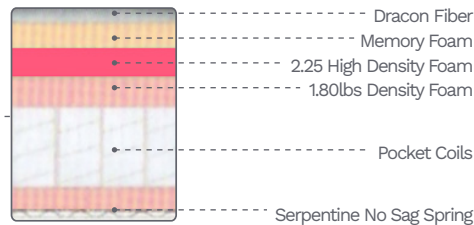

- Zero Gravity Reclining: The Zero Gravity recliner suspends the body in a neutral position, allowing optimal weight distribution which can reduce stress on different areas of the body. Zero Gravity Mechanism Patent Pending
- Seat Cushion: Premium cushion engineering made with individually pocketed steel coil springs encased in memory foam and 2.25lb high resiliency foam
- Frame: Kiln-dried solid wood with angle-braced, glued, and nailed corner blocks for maximum strength and durability
- Power Motion: Smooth, quiet and stable power headrest and Zero Gravity reclining offers even more comfort and versatility
- Features: Built-in USB-A/USB-C ports on each recliner's control panel with return-to-home button
- Leather: 100% genuine top-grain leather on body contact areas. Leather match is used on the sides and back