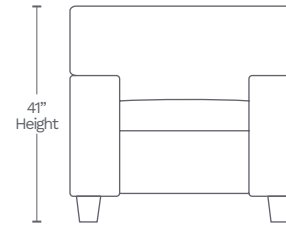

Available in 10 custom colors at select dealers

MOTION ITEMS (6829)

SOFA-30

88" L x 40" D x 41" H

LOVESEAT-20

76.5" L x 40" D x 41" H

CHAIR-10

39" L x 40" D x 41" H

SIDE

MOTION MODULAR SECTIONAL (6829SECT)

LHF LOVESEAT-25 (Piece A)

RHF LOVESEAT-26 (Piece B)

ARMLESS CHAIR-01 (Piece C)

WEDGE-12 (Piece D)

All dimensions are approximate and subject to change without notice