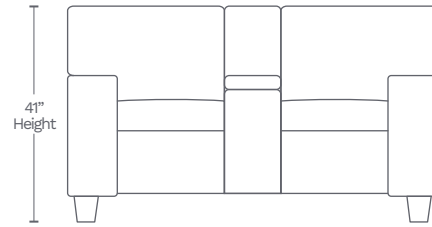

Available in 10 custom colors at select dealers

MOTION ITEMS (6829)

SOFA-30

88" L x 40" D x 41" H

LOVESEAT-20

76.5" L x 40" D x 41" H

CHAIR-10

39" L x 40" D x 41" H