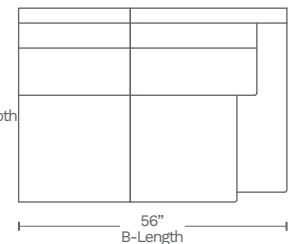

Available in 10 custom colors at select dealers

MOTION ITEMS (6829)

SOFA-30

88" L x 40" D x 41" H

LOVESEAT-20

76.5" L x 40" D x 41" H

CHAIR-10

39" L x 40" D x 41" H

SIDE

MOTION MODULAR SECTIONAL (6829SECT)

LHF LOVESEAT-25 (Piece A)

RHF LOVESEAT-26 (Piece B)

ARMLESS CHAIR-01 (Piece C)

WEDGE-12 (Piece D)

All dimensions are approximate and subject to change without notice