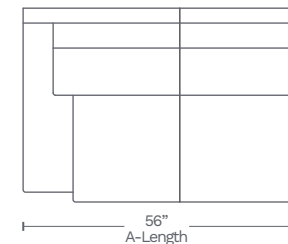

LHF LOVESEAT-25 (Piece A)