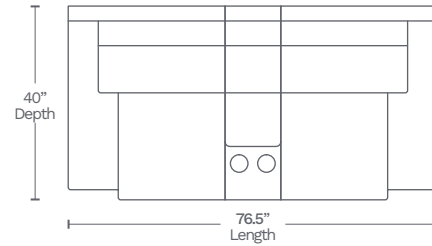

Available in 10 custom colors at select dealers

MOTION ITEMS (6829)

SOFA-30

88" L x 40" D x 41" H

LOVESEAT-20

76.5" L x 40" D x 41" H

CHAIR-10

39" L x 40" D x 41" H