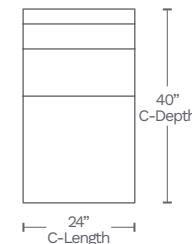

Available in 10 custom colors at select dealers

MOTION ITEMS (6829)

SOFA-30

88" L x 40" D x 41" H

LOVESEAT-20

76.5" L x 40" D x 41" H

CHAIR-10

39" L x 40" D x 41" H

SIDE

MOTION MODULAR SECTIONAL (6829SECT)

LHF LOVESEAT-25 (Piece A)

RHF LOVESEAT-26 (Piece B)

ARMLESS CHAIR-01 (Piece C)

WEDGE-12 (Piece D)

All dimensions are approximate and subject to change without notice