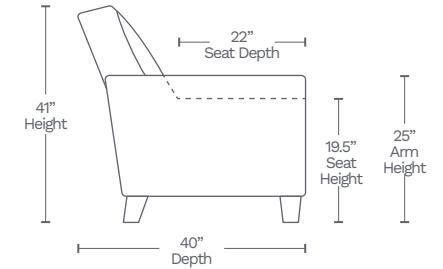

Available in 10 custom colors at select dealers

MOTION ITEMS (6829)

SOFA-30

88" L x 40" D x 41" H

LOVESEAT-20

76.5" L x 40" D x 41" H

CHAIR-10

39" L x 40" D x 41" H

SIDE

MOTION MODULAR SECTIONAL (6829SECT)

LHF LOVESEAT-25 (Piece A)

RHF LOVESEAT-26 (Piece B)

ARMLESS CHAIR-01 (Piece C)

WEDGE-12 (Piece D)

All dimensions are approximate and subject to change without notice