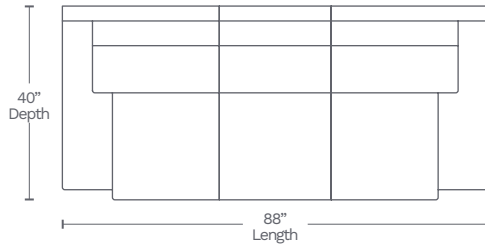

Available in 10 custom colors at select dealers

MOTION ITEMS (6829)

SOFA-30

88" L x 40" D x 41" H

LOVESEAT-20

76.5" L x 40" D x 41" H

CHAIR-10

39" L x 40" D x 41" H