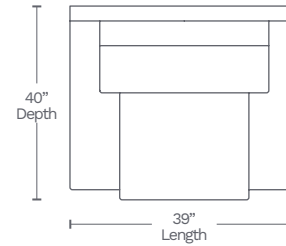

Available in 10 custom colors at select dealers

MOTION ITEMS (6829)

SOFA-30

88" L x 40" D x 41" H

LOVESEAT-20

76.5" L x 40" D x 41" H

CHAIR-10

39" L x 40" D x 41" H