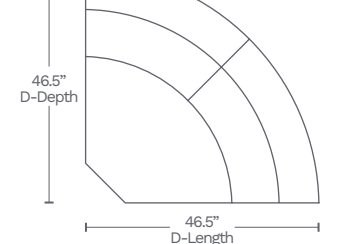

SIDE

MOTION MODULAR SECTIONAL (6829SECT)

LHF LOVESEAT-25 (Piece A)

RHF LOVESEAT-26 (Piece B)

ARMLESS CHAIR-01 (Piece C)

WEDGE-12 (Piece D)

All dimensions are approximate and subject to change without notice