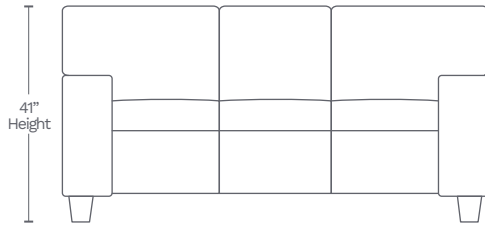

Leather | 2068 - Steel

TYLER 6829

The Tyler leather collection provides ample seating while maintaining a stylish flair in your home. At the touch of a button, Zero Gravity reclining allows you to experience deep relaxation right in the comfort of your home! This mechanism provides the ability for users to recline with their feet above their heart allowing optimal circulation. An independent power tilting headrest adjusts to any position. A USB-A and USB-C charging port is conveniently located next to the power recline and home buttons. The home button is intuitively designed to return the sofa to its resting position with one touch.

- Zero Gravity Reclining: The Zero Gravity recliner suspends the body in a neutral position, allowing optimal weight distribution which can reduce stress on different areas of the body. Zero Gravity Mechanism Patent Pending
- Seat Cushion: Premium cushion engineering made with individually pocketed steel coil springs encased in memory foam and 2.25lb high resiliency foam
- Frame: Kiln-dried solid wood with angle-braced, glued, and nailed corner blocks for maximum strength and durability
- Power Motion: Smooth, quiet and stable power headrest and Zero Gravity reclining offers even more comfort and versatility
- Features: Built-in USB-A/USB-C ports on each recliner's control panel with return-to-home button
- Leather: 100% genuine top-grain leather on body contact areas. Leather match is used on the sides and back

Available in 10 custom colors at select dealers

MOTION ITEMS (6829)

SOFA-30

88" L x 40" D x 41" H

LOVESEAT-20

76.5" L x 40" D x 41" H

CHAIR-10

39" L x 40" D x 41" H