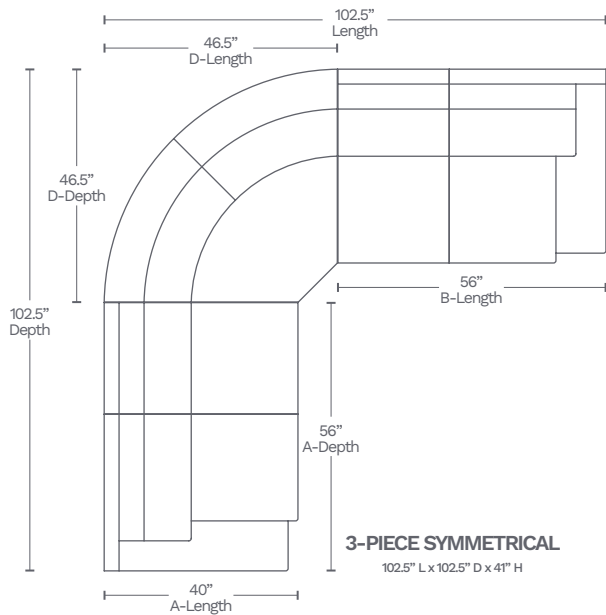

Available in 10 custom colors at select dealers

MOTION ITEMS (6829)

SOFA-30

88" L x 40" D x 41" H

LOVESEAT-20

76.5" L x 40" D x 41" H

CHAIR-10

39" L x 40" D x 41" H

SIDE

MOTION MODULAR SECTIONAL (6829SECT)

LHF LOVESEAT-25 (Piece A)

RHF LOVESEAT-26 (Piece B)

ARMLESS CHAIR-01 (Piece C)

WEDGE-12 (Piece D)

All dimensions are approximate and subject to change without notice