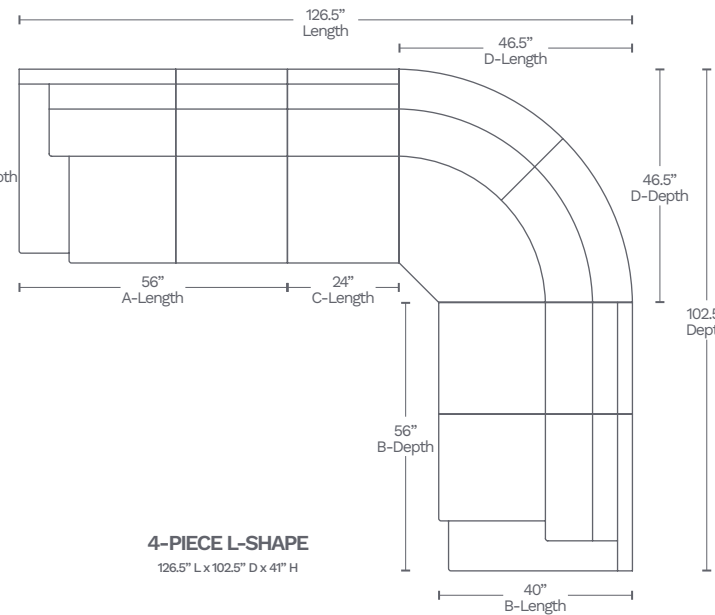

MOTION MODULAR SECTIONAL (6829SECT)