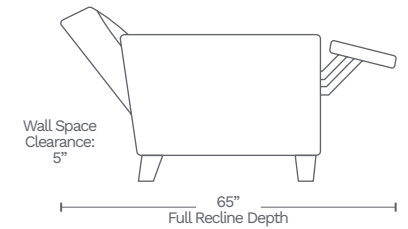

Available in 10 custom colors at select dealers

MOTION ITEMS (6829)

88" L x 40" D x 41" H

76.5" L x 40" D x 41" H

39" L x 40" D x 41" H

SIDE

MOTION MODULAR SECTIONAL (6829SECT)

All dimensions are approximate and subject to change without notice

Copyright © 2022 Amax Leather Ltd.