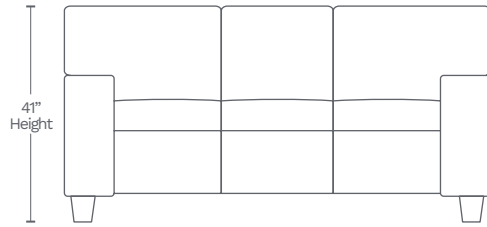

## MODENA 6806

The Modena leather collection provides ample seating while maintaining a stylish flair in your home. At the touch of a button, Zero Gravity reclining allows you to experience deep relaxation right in the comfort of your home! This mechanism provides the ability for users to recline with their feet above their heart allowing optimal circulation. An independent power tilting headrest adjusts to any position. A USB-A and USB-C charging port is conveniently located next to the power recline and home buttons. The home button is intuitively designed to return the sofa to its resting position with one touch.

Available in 10 custom colors at select dealers

MOTION ITEMS (6806)

SOFA-30

86" L x 39" D x 41" H

LOVESEAT-20

73" L x 39" D x 41" H

CHAIR-10

35" L x 39" D x 41" H