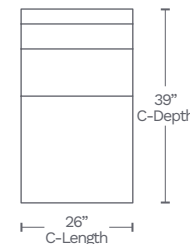

Available in 10 custom colors at select dealers

MOTION ITEMS (6806)

SOFA-30

86" L x 39" D x 41" H

LOVESEAT-20

73" L x 39" D x 41" H

CHAIR-10

35" L x 39" D x 41" H

SIDE

MOTION MODULAR SECTIONAL (6806SECT)

LHF LOVESEAT-25 (Piece A)

RHF LOVESEAT-26 (Piece B)

ARMLESS CHAIR-01 (Piece C)

WEDGE-12 (Piece D)

All dimensions are approximate and subject to change without notice