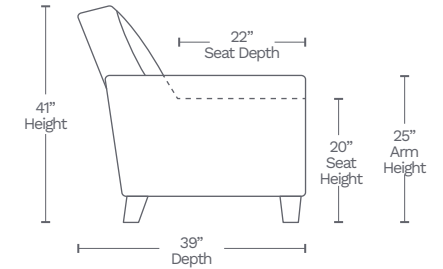

Available in 10 custom colors at select dealers

MOTION ITEMS (6806)

86" L x 39" D x 41" H

73" L x 39" D x 41" H

35" L x 39" D x 41" H

SIDE

MOTION MODULAR SECTIONAL (6806SECT)

All dimensions are approximate and subject to change without notice

Copyright © 2022 Amax Leather Ltd.