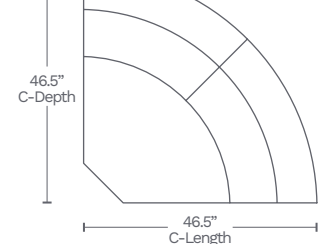

SIDE

MOTION MODULAR SECTIONAL (6806SECT)

LHF LOVESEAT-25 (Piece A)

RHF LOVESEAT-26 (Piece B)

ARMLESS CHAIR-01 (Piece C)

WEDGE-12 (Piece D)

All dimensions are approximate and subject to change without notice