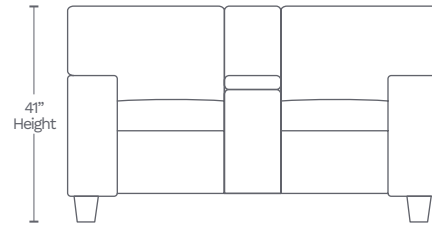

Available in 10 custom colors at select dealers

MOTION ITEMS (6806)

SOFA-30

86" L x 39" D x 41" H

LOVESEAT-20

73" L x 39" D x 41" H

CHAIR-10

35" L x 39" D x 41" H