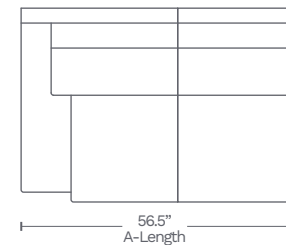

LHF LOVESEAT-25 (Piece A)