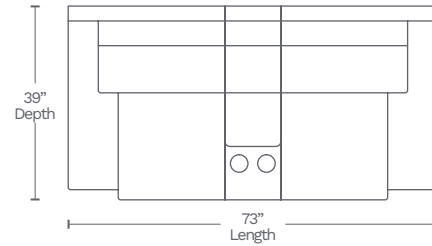

Available in 10 custom colors at select dealers

MOTION ITEMS (6806)

SOFA-30

86" L x 39" D x 41" H

LOVESEAT-20

73" L x 39" D x 41" H

CHAIR-10

35" L x 39" D x 41" H