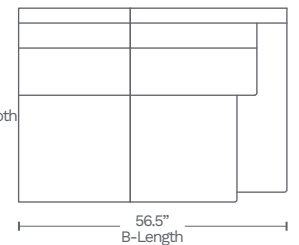

Available in 10 custom colors at select dealers

MOTION ITEMS (6806)

SOFA-30

86" L x 39" D x 41" H

LOVESEAT-20

73" L x 39" D x 41" H

CHAIR-10

35" L x 39" D x 41" H

SIDE

MOTION MODULAR SECTIONAL (6806SECT)

LHF LOVESEAT-25 (Piece A)

RHF LOVESEAT-26 (Piece B)

ARMLESS CHAIR-01 (Piece C)

WEDGE-12 (Piece D)

All dimensions are approximate and subject to change without notice