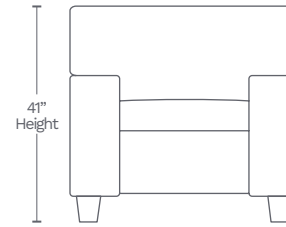

Available in 10 custom colors at select dealers

MOTION ITEMS (6806)

SOFA-30

86" L x 39" D x 41" H

LOVESEAT-20

73" L x 39" D x 41" H

CHAIR-10

35" L x 39" D x 41" H