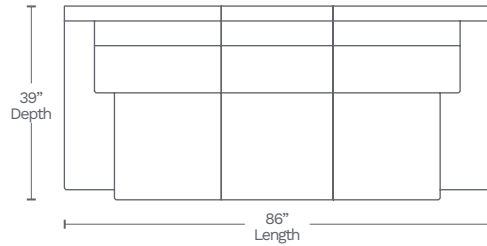

Available in 10 custom colors at select dealers

MOTION ITEMS (6806)

SOFA-30

86" L x 39" D x 41" H

LOVESEAT-20

73" L x 39" D x 41" H

CHAIR-10

35" L x 39" D x 41" H