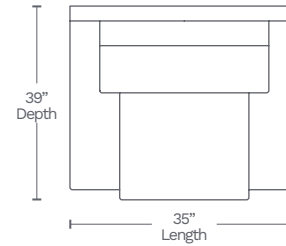

Available in 10 custom colors at select dealers

MOTION ITEMS (6806)

SOFA-30

86" L x 39" D x 41" H

LOVESEAT-20

73" L x 39" D x 41" H

CHAIR-10

35" L x 39" D x 41" H