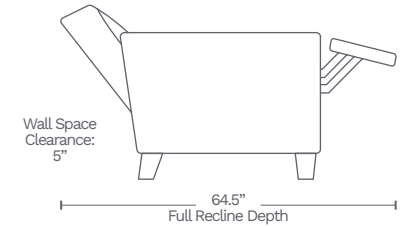

Available in 10 custom colors at select dealers

MOTION ITEMS (6806)

86" L x 39" D x 41" H

73" L x 39" D x 41" H

35" L x 39" D x 41" H

SIDE

MOTION MODULAR SECTIONAL (6806SECT)

All dimensions are approximate and subject to change without notice

Copyright © 2022 Amax Leather Ltd.