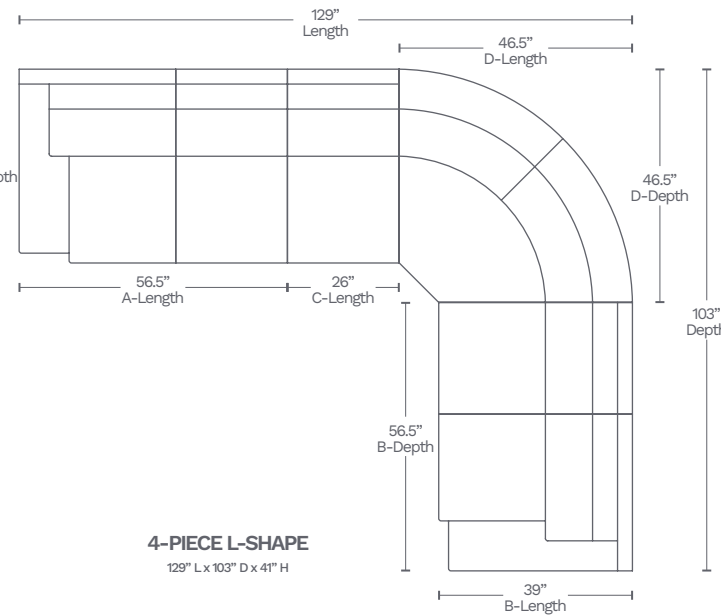

MOTION MODULAR SECTIONAL (6806SECT)