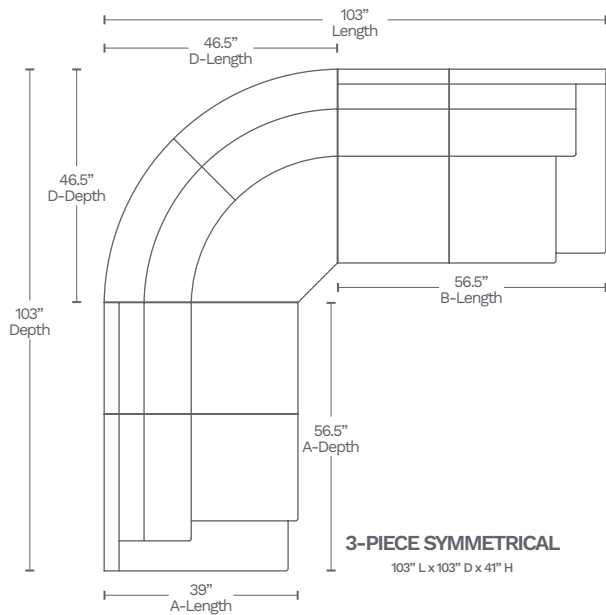

MOTION MODULAR SECTIONAL (6806SECT)